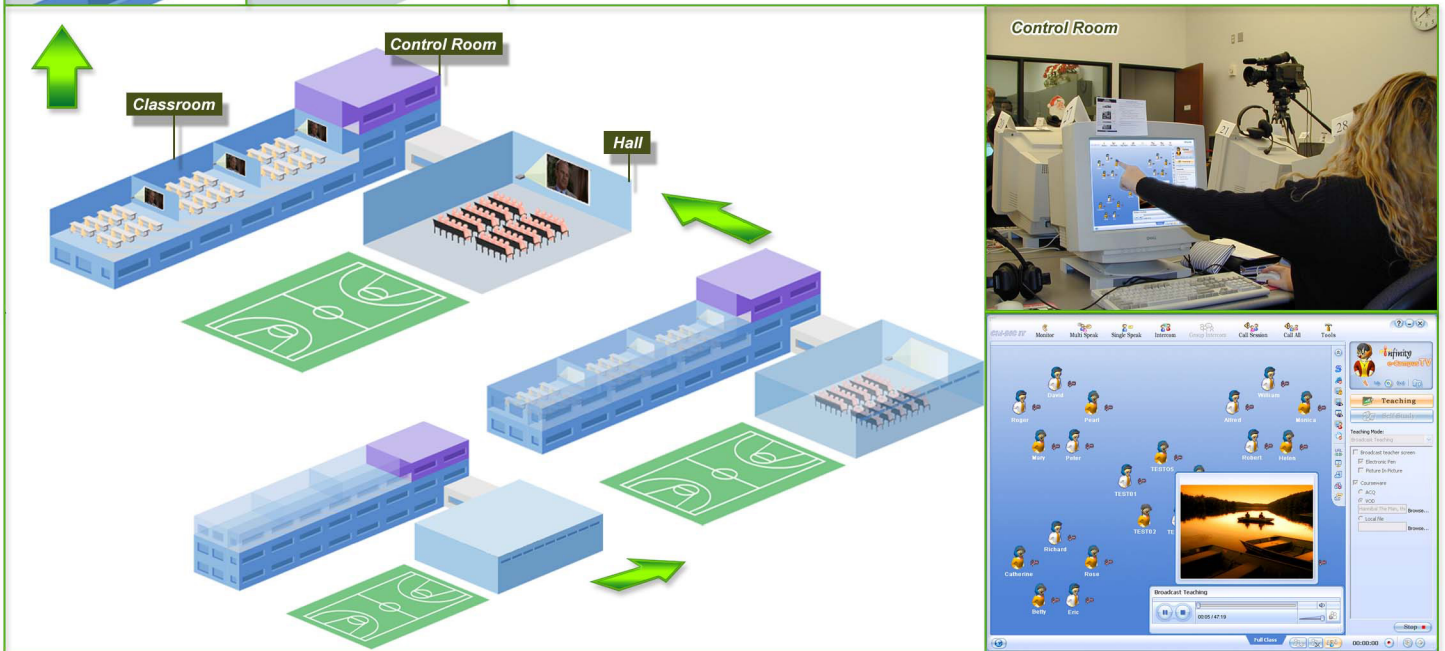

- Most User Friendly
Video Broadcasting System

Infinity e-Campus TV

Infinity e-Campus TV is designed for school to utilize the existing digital school network so that all the classrooms, special rooms, library and assembly hall have high quality video from the source located at the studio room, headmaster room or any place within the campus.

Infinity e-Campus TV has a user-friendly interface, those non IT teacher or clerks at school can operate to start the broadcasting TV by pushing just a couple of buttons. Different video titles can be broadcasted to various classrooms at the same time.

- ✔ Low installation cost as hardware analogue cabling is not required.
- ✔ Small bandwidth is used up by multicast technology, the school network will not be affected.
- ✔ Real time broadcasting to the whole campus for event at hall or visitors at headmaster room.
- ✔ All students and guests at any location can participate by viewing the broadcasted video.
- ✔ The broadcasted video can be saved as a file which can be viewed later within campus or through Internet.